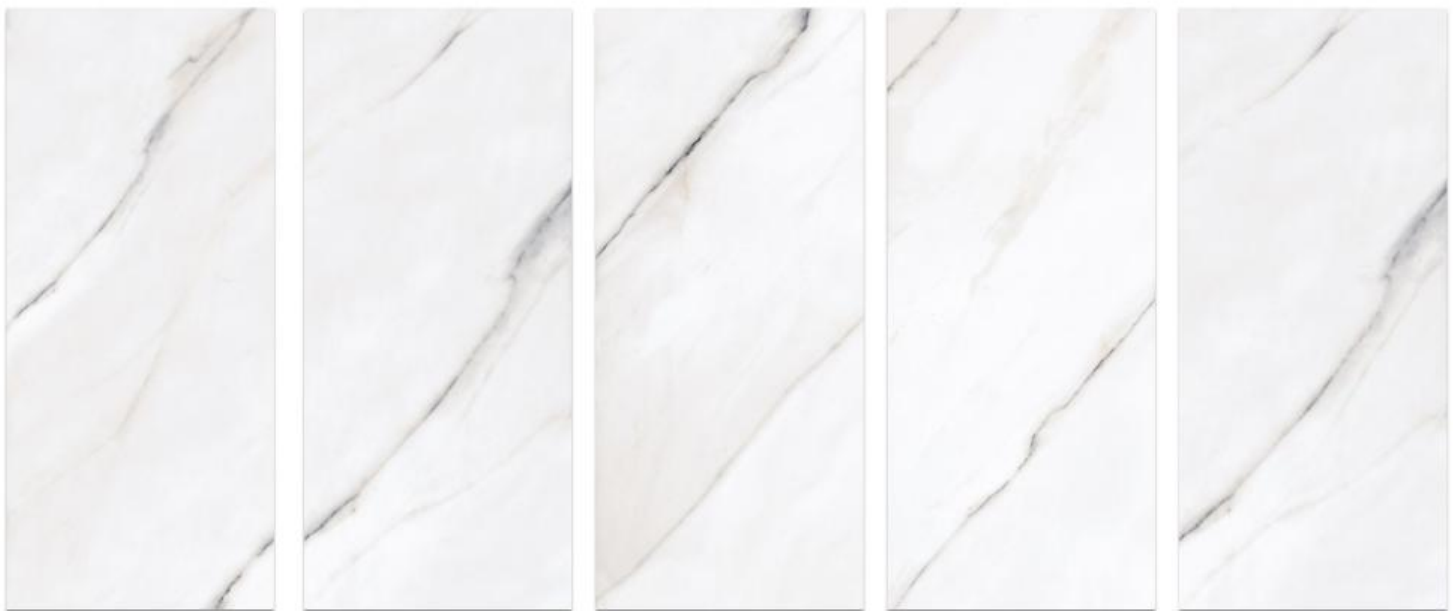

Type: Porcelain
Edge: Rectified
Texture: High-Glossy & Matt
Size: 32"x32"
Packing: 32"x32" 21.33 Sq Ft/Box 4Pcs/Box 32 Boxes/Pallet

CARRARA SMOKE

Type: Porcelain
Texture: High-Glossy

Type: Porcelain
Edge: Rectified
Texture: High-Glossy
Size: 24"x24" & 24"x48"
Packing: 24"x24" 16 Sq Ft/Box 4Pcs/Box 40 Boxes/Pallet
24x48 16 Sq Ft/Box 2Pcs/Box 40&30 Boxes/Pallet