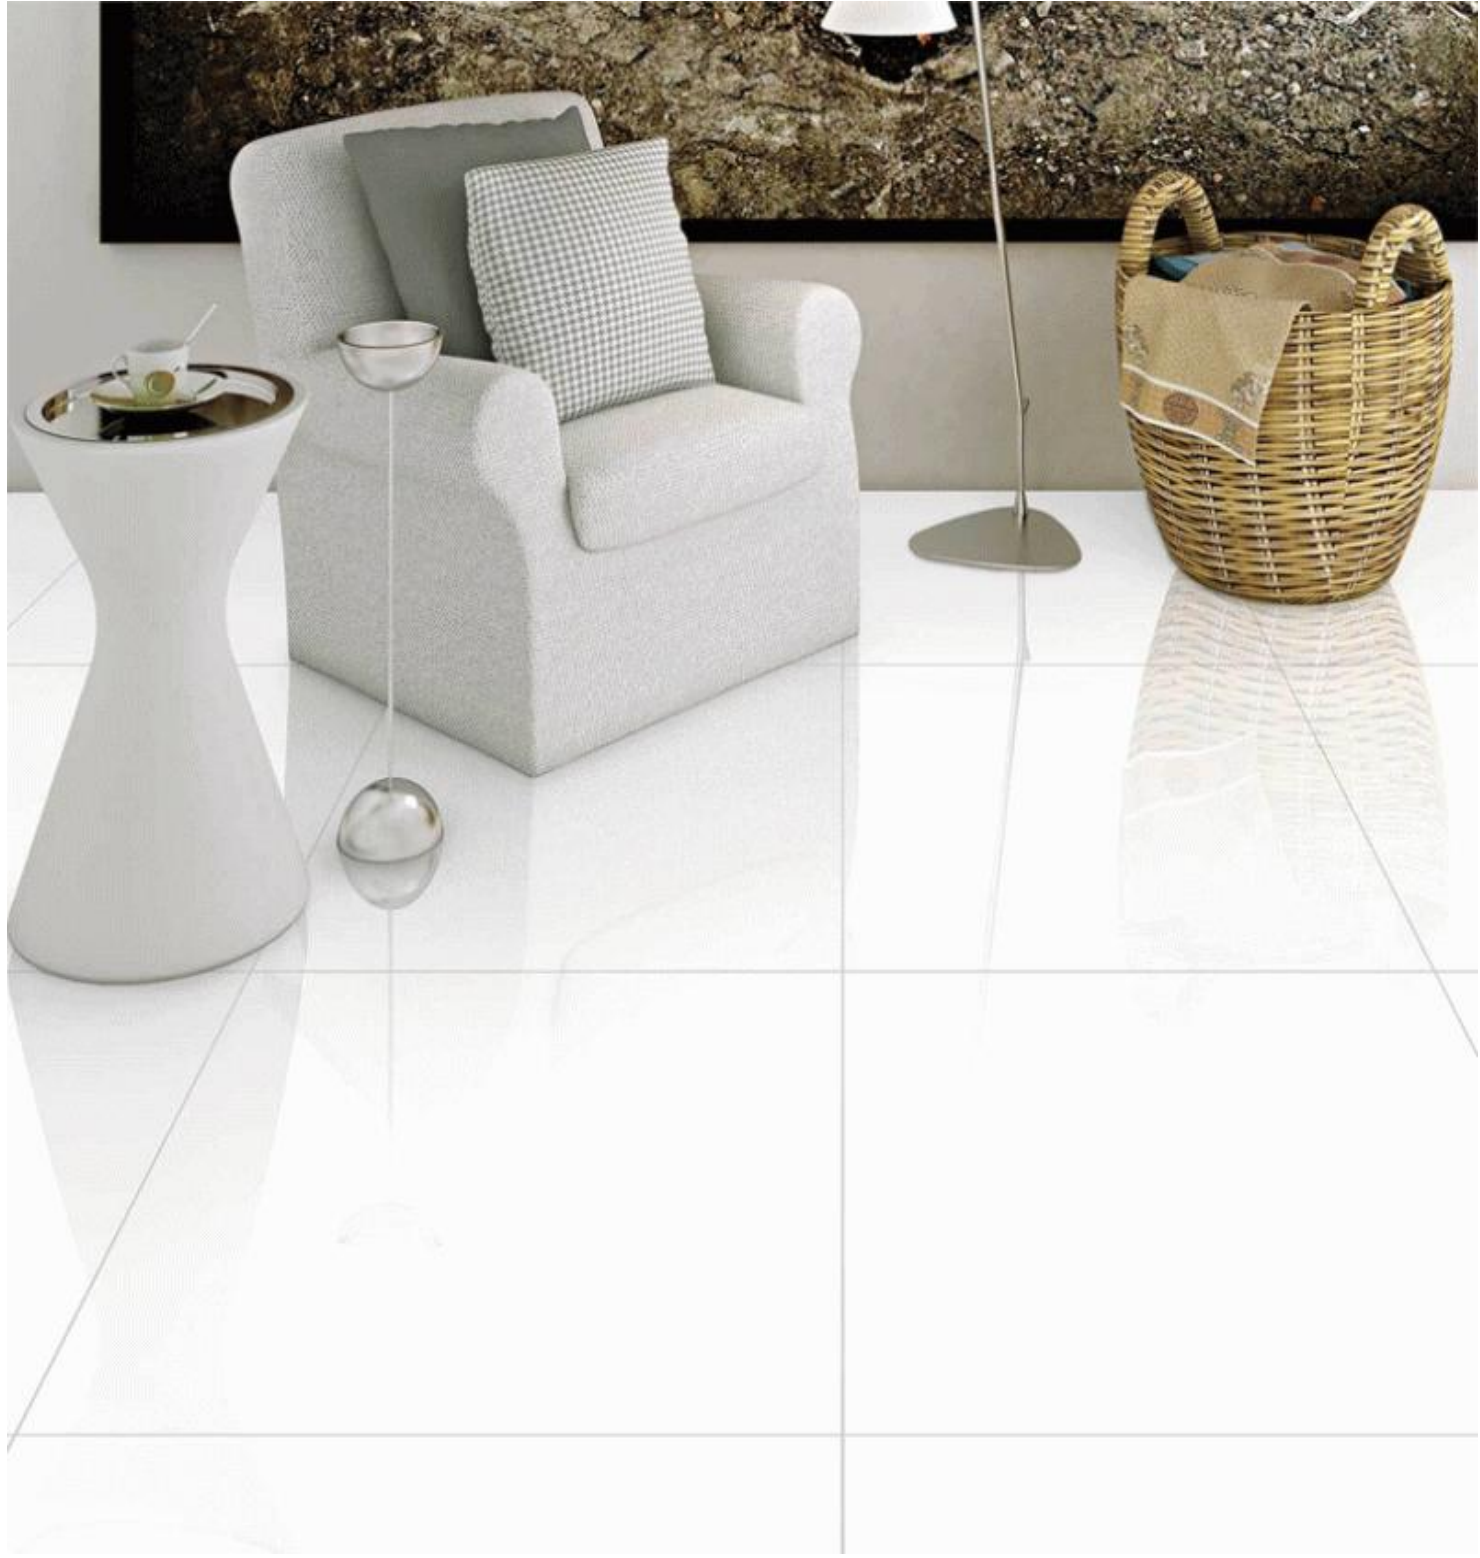

MARJINAL BEYAZ

Type: Porcelain
Texture: Polish

Type: Porcelain
Edge: Rectified
Texture: High-Glossy
Thickness: 1/4" 6.5mm
Size: 24"x48"
Packing: 24"x48" 24 Sq Ft/Box 3Pcs/Box 32 Boxes/Pallet

STATUARIO

Type: Porcelain
Texture: Polish