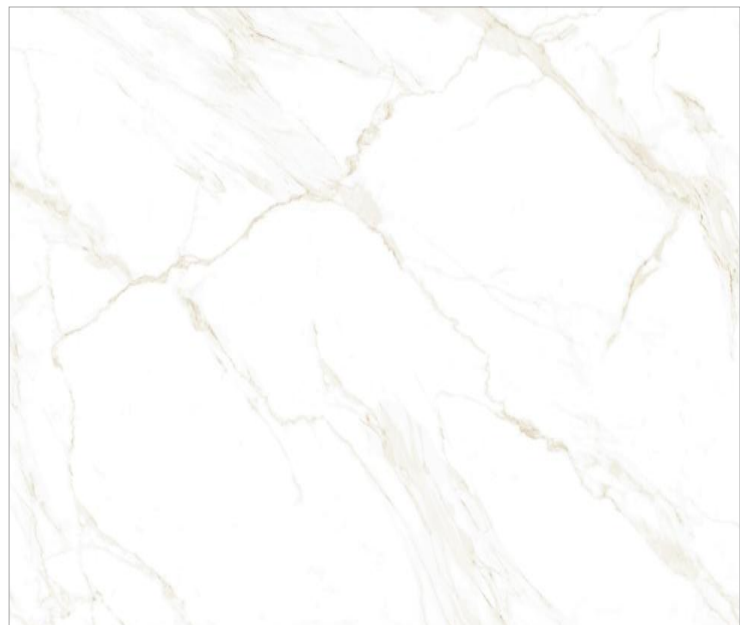

NAOS BRILLO GLAZED

Type: Porcelain
Texture: Glazed

Type: Porcelain
Edge: Rectified
Texture: *Glazed
Size: 24"x24"
Packing: 24"x24" 16 Sq Ft/Box 4Pcs/Box 40 Boxes/Pallet