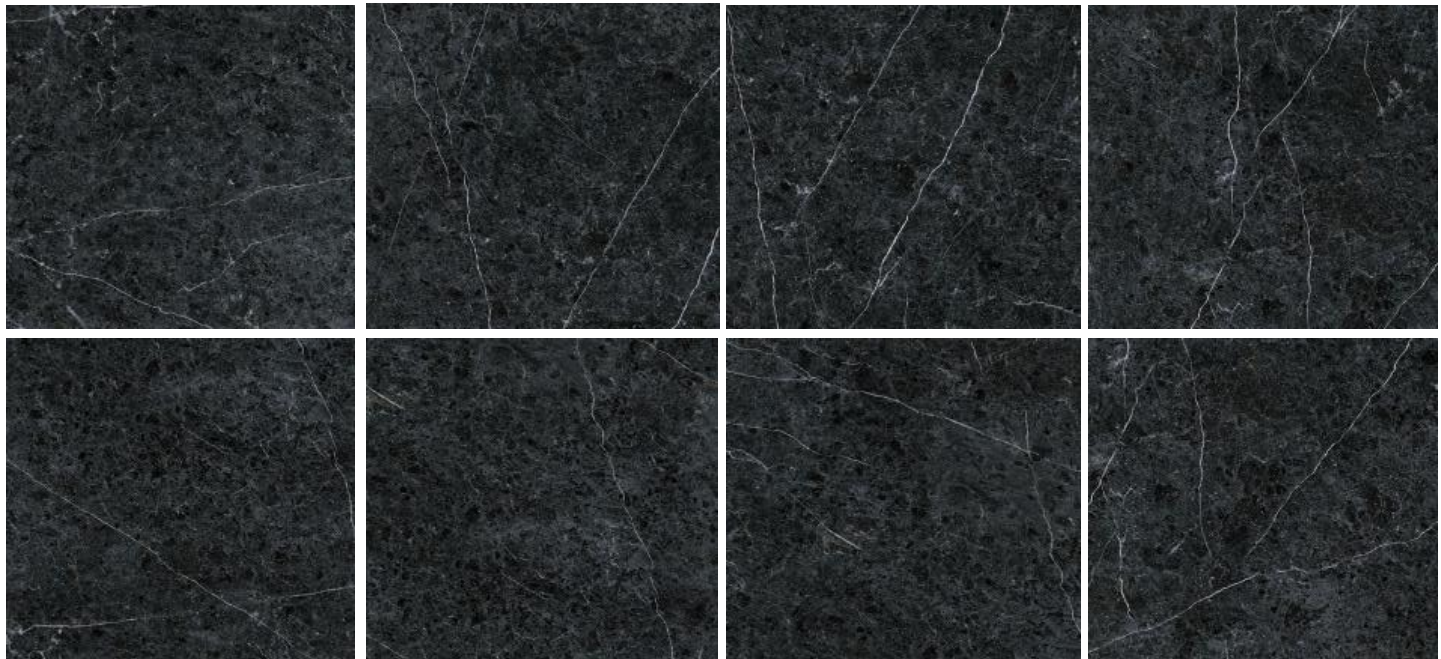

NERO

Edge: Rectified
Texture: High-Glossy

Type: Porcelain
Edge: Rectified
Texture: High-Glossy
Size: 36"x36"
Packing: 36"x36" 18 Sq Ft/Box 2Pcs/Box 28 Boxes/Pallet