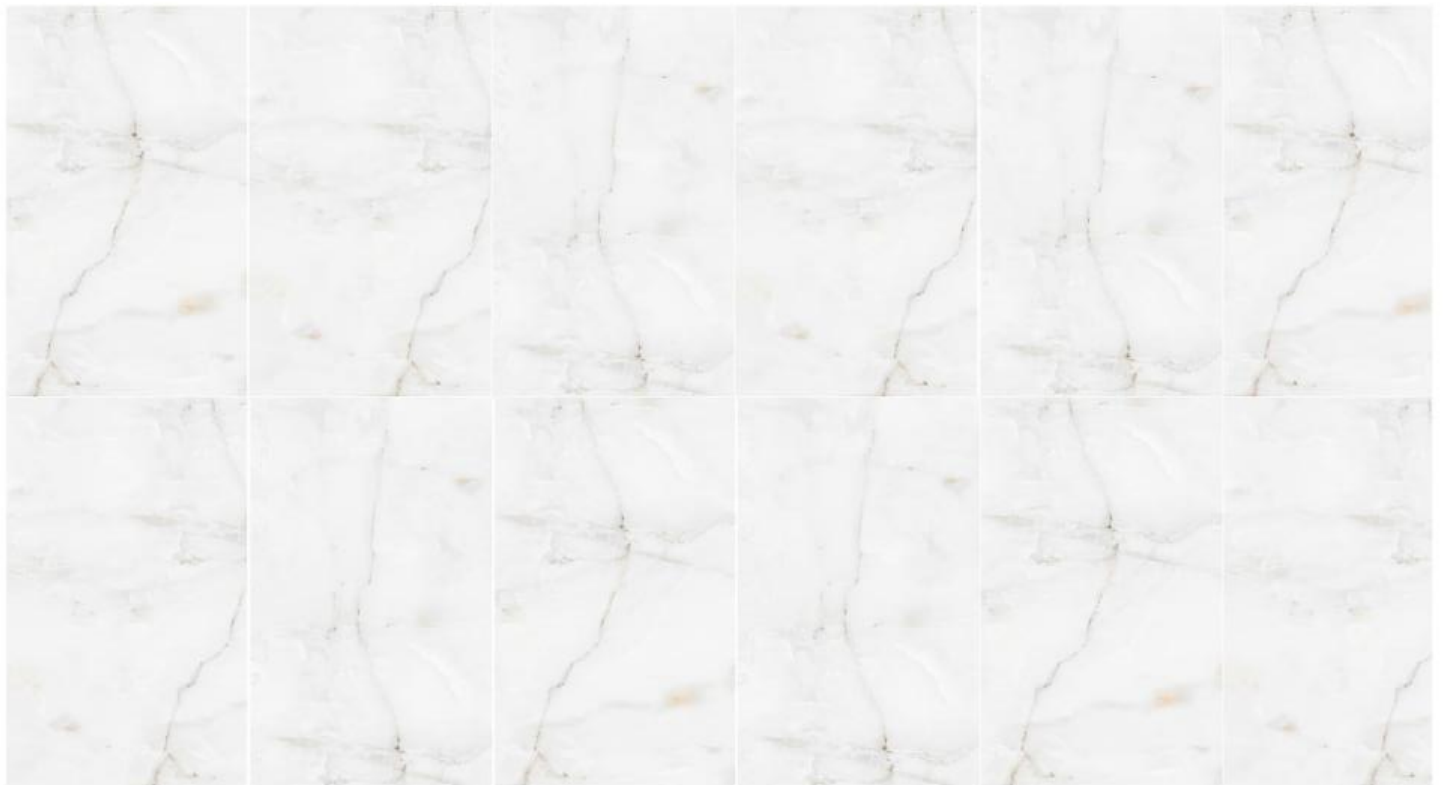

ONYX SILVER

Type: Porcelain

Texture: Glazed

ONYX SKY

Type: Porcelain
Texture: Glazed

Type: Porcelain
Edge: Rectified
Texture: High-Glossy
Size: 24"x48"
Packing: 24"x48" 16 Sq Ft/Box 2Pcs/Box 36 Boxes/Pallet