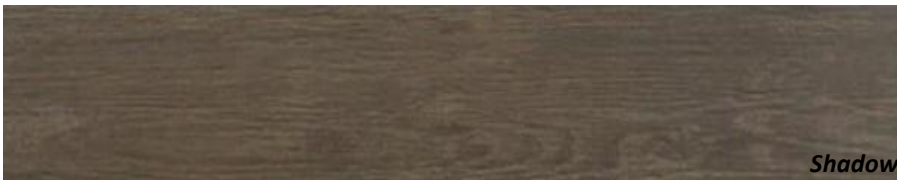

GROVE

Type: Porcelain
Edge: Rectified
Texture: Matt
Size: 8X48 inch
Packing: 12.92 Sq Ft/Box 5 pieces/Box 36 Boxes/Pallet