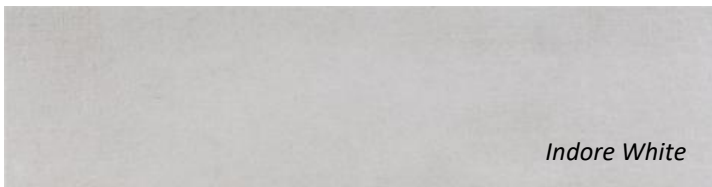

Indore White

Indore Grey

JASPER

Type: Porcelain

Edge: Rectified

Texture: Matt

Size: 9x36 inch

Packing: 13.06 Sq Ft/Box 6 pieces/Box 60 Boxes/Pallet