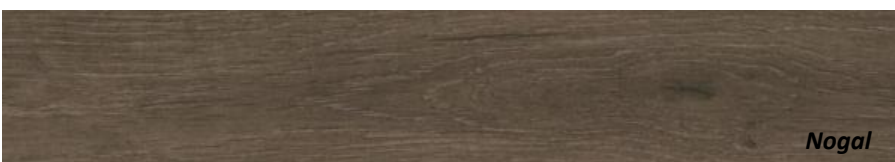

Naturel

Taupe

Miel

MILENA

Type: Porcelain
Edge: Rectified
Texture: Matt
Size: 8X48 inch
Packing: 12.92 Sq Ft/Box 5 pieces/Box 36 Boxes/Pallet

NOLAN

Type: Porcelain

Edge: Rectified